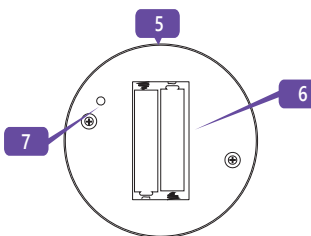

Sensitivity range	0.08–0.12dB/m (under conditions: cotton smoke, air speed 0.2 m/sec)
Sound pressure level at 3 m	at least 85 dB
Power	3V, two AAA (LR03) alkaline batteries included
Service life of battery	up to 3 years
Radio frequency	ISM-band wireless interface, multi-speed with several channels ITU region 1 (EU, UA): 868.0 to 868.6 MHz, bandwidth 100kHz, 20 mW max., up to 4800m (in line of sight) ITU region 3 (AU): 916.5 to 917 MHz, bandwidth 100kHz, 20 mW max., up to 4800m (in line of sight) Russian Federation: 868.0 to 868.2 MHz, bandwidth 100kHz, 10 mW max., up to 2000m (in line of sight)
Communication	Secure two way communication, sabotage detection, key - 256 bits
Operating temperature range	-10°C to +55°C
Dimensions & weight	Ø 80 x 45 mm & 150 grams
Case colour	white

COMPLETE SET

1. MAKS Smoke; 2. Two LR03 AAA batteries; 3. Quick start guide

CAUTION. RISK OF EXPLOSION IF BATTERY IS REPLACED BY AN INCORRECT TYPE. DISPOSE USED BATTERIES ACCORDING TO THE NATIONAL REGULATIONS

CAUTION. Do not use salt batteries (R03)! FR03 lithium batteries or alkaline batteries (LR03) are highly recommended. Usage of alkaline batteries (LR03) allowed only at temperatures above +5°C.

WARRANTY

Warranty for MAKS devices (except batteries) is valid for two years after the purchase date. If the device operates incorrectly, please contact support@maks.systems at first, maybe it can be solved remotely.

EN

MAKS Setup

MAKS Smoke - бездротовий оптичний сигналізатор диму, призначений для сповіщення про виявлення диму в житлових і виробничих приміщеннях. Сигналізатор диму не запобігає пожежі, але дозволяє вчасно зреагувати на небезпеку. Кожен правильно встановлений додатковий сигналізатор потенційно збільшує ваш час на порятунком.

Пристрій підключається до центру охорони і налаштовується за допомогою мобільного додатка **MAKS Setup**.

Функциональні елементи пристрою (див. мал.)

1. Корпус пристрою
2. Кнопка "Тест" / "Тиша" без нижньої пластини
3. Світлодіодний індикатор
4. Нижня пластина корпусу пристрою
5. Вид ззаду корпусу пристрою без нижньої пластини
6. Елементи живлення, батареї AAA
7. Світлодіодний індикатор приймально-передавального пристрою

ХАРАКТЕРИСТИКИ

Чутливість	0,08 ... 0,12 дБ/м (дим від бавовни, швидкість потоку повітря 0,2 м/с)
Звуковий тиск на відстані 3 м	не менше 85 дБ
Живлення	3В, дві AAA (LR03) лужні батареї входять до комплекту
Строк служби батареї	до 3-х років
Радіозв'язок	Бездротовий інтерфейс ISM, з кількома каналами і швидкостями ITU region 1 (EU, UA): 868.0...868.6 МГц, смуга 100 кГц, 20 мВт макс., до 4800 м (на відкритому просторі) ITU region 3 (AU): 916.5...917 МГц, смуга 100 кГц, 20 мВт макс., до 4800 м (на відкритому просторі) Російська Федерація: 868.0...868.2 МГц, смуга 100 кГц, 10 мВт макс., до 2000 м (на відкритому просторі)
Комунікація	Двустороння, шифрована, з визначенням саботажа (глушіння). Ключ шифрування - 256 біт
Діапазон робочих температур	-10°C ... +55°C
Габаритні розміри	Ø 80 x 45 мм
Колір корпусу	білий
Вага	150 грамів

КОМПЛЕКТАЦІЯ

1. MAKS Smoke; 2. Дві батареї LR03 AAA;
3. Короткий посібник користувача

УВАГА. ЗАМІНА ЕЛЕМЕНТА ЖИВЛЕННЯ НА ІНШИЙ НЕКОРЕКТНОГО ТИПУ МОЖЕ ПРИЗВЕСТИ ДО ПОЖЕЖИ АБО ВИБУХУ. УТИЛІЗУЙТЕ ВИКОРИСТАНІ ЕЛЕМЕНТИ ЖИВЛЕННЯ ЗГІДНО З МІСЦЕВИМИ ЗАКОНАМИ ТА ПРАВИЛАМИ.

УВАГА. Не використовуйте сольові батареї (R03)! Наполегливо рекомендуємо використовувати літєві батареї (FR03) або лужні батареї (LR03)! Використання лужних батарей (LR03) можливе лише при температурі вище +5°C.

ГАРАНТІЙНИЙ ТЕРМІН ЕКСПЛУАТАЦІЇ

Гарантійний термін експлуатації на пристрої MAKS (крім елементів живлення) складає 2 роки з дати продажу. Якщо пристрій не працює належним чином, спершу зверніться до support@maks.systems, можливо це питання можна вирішити віддалено.

UA

MAKS Setup

MAKS Smoke - беспроводный оптический сигнализатор дыма. Предназначен для оповещения об обнаружении дыма в жилых и производственных помещениях.

Сигнализатор дыма не предотвращает пожар, но позволяет вовремя среагировать на опасность. Каждый дополнительный правильно установленный сигнализатор потенциально увеличивает ваше время на спасение.

Устройство подключается к центру охраны и настраивается с помощью мобильного приложения **MAKS Setup**.

MAKS Setup

Функциональные элементы устройства (см. рис.)