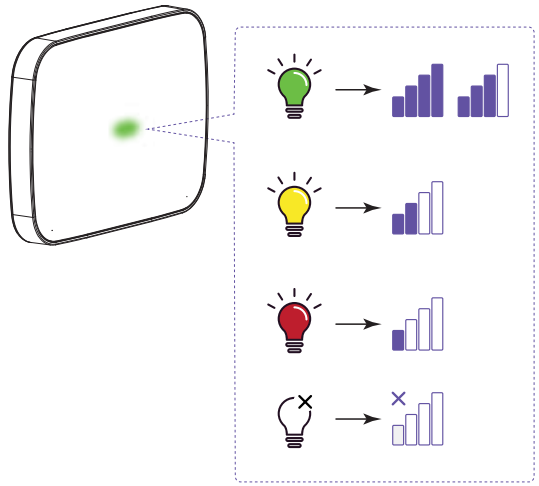

EN REGISTRATION UA РЕЄСТРАЦІЯ RU РЕГИСТРАЦИЯ

3

4

5

4

5

EN 10-15 s
UA 10-15 c
RU 10-15 c

EN INDICATION IN RANGE TEST MODE UA ІНДИКАЦІЯ В РЕЖИМІ ТЕСТУВАННЯ ЗВ'ЯЗКУ RU ИНДИКАЦИЯ В РЕЖИМЕ ТЕСТИРОВАНИЯ СВЯЗИ

EN INDICATION UA ІНДИКАЦІЯ RU ИНДИКАЦИЯ

EN RANGE TEST FOR OPTIMAL INSTALLATION LOCATION UA ВИБІР МІСЦЯ ВСТАНОВЛЕННЯ RU ВЫБОР МЕСТА УСТАНОВКИ

1

2

3

4

5

EN 30 min
UA 30 хв
RU 30 МИН

EN INSTALLATION UA ВСТАНОВЛЕННЯ RU УСТАНОВКА

MAKS

MAKS

MAKS