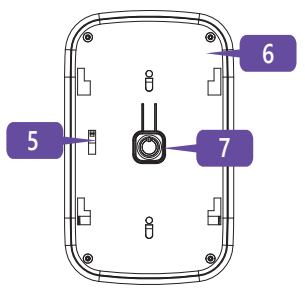

EN WIRELESS PET IMMUNE MOTION DETECTOR

Is part of the MAKS PRO security alarm system

Quick start guide

Read the full manual on the website before use!

Manufacturer: Integrated Technical Vision Ltd.
Vasyl Lypkivsky str. 1, 03035, Kyiv, Ukraine
www.maks.systems
support@maks.systems

UA БЕЗДРОТОВИЙ СПОВІЩУВАЧ РУХУ, НЕЧУТЛИВИЙ ДО ТВАРИН

Частина охоронної системи MAKS PRO

Короткий посібник користувача

Перед використанням прочитайте повну інструкцію на сайті

Виробник: ТОВ "Інтегрейтед Текнікал Віжн Лтд"
03035, Україна, м. Київ, вул. Василя Липківського, 1
www.maks.systems
support@maks.systems

RU БЕСПРОВОДНОЙ ДАТЧИК ДВИЖЕНИЯ НЕЧУВСТВИТЕЛЕН К ЖИВОТНЫМ

Часть устройства охранной сигнализации MAKS PRO

Краткое руководство

Перед использованием прочтите полную инструкцию на сайте

Производитель: ООО "Интегрейтед Текникал Вижн Лтд"
03035, Украина, г. Киев, ул. Василия Липковського, 1
www.maks.systems
support@maks.systems

MAKS PIR - is a wireless motion sensor equipped with a PIR-sensor and is designed for the security of any indoor residential or industrial premises.

When the thermal balance of the environment changes, the device sends an alarm notification to the MAKS PRO control panel.
For indoor use only.

The device is connected to the control panel and is configured with the MAKS Setup mobile application.

Functional parts of the device (see picture)

1. Device case
2. Light indicator of the operation modes
3. Fresnel lens
4. Bracket for mounting
5. Tamper switch
6. Back of the device
7. Power button

TECHNICAL SPECIFICATIONS	
	Motion detector
Maximum working distance	12 m
Detection angle	88°
PIR target detection speed	0.3 to 3 m/s
Optical noise immunity	> 6500 Lux
Pet immunity	weight up to 20 kg
Power	3V, CR123A lithium battery included
Service life of battery	up to 5 years
Radio frequency	ISM-band wireless interface, multi-speed with several channels
	ITU region 1 (EU, UA): 868.0 to 868.6 MHz, bandwidth 100kHz, 20 mW max., up to 4800m (in line of sight)
	ITU region 3 (AU): 916.5 to 917 MHz, bandwidth 100kHz, 20 mW max., up to 4800m (in line of sight)
	Russian Federation: 868.0 to 868.2 MHz, bandwidth 100kHz, 10 mW max., up to 3200m (in line of sight)
Communication	Secure two way communication, sabotage detection, key - 256 bits
Operating temperature range	-10°C to +55°C
Dimensions & weight	90 x 60 x 34.35 mm & 130 grams
	with a wall bracket 90 x 60 x 41.6 mm
	with an angle bracket 90 x 60 x 48.84 mm
Case colour	white, black

COMPLETE SET

1. MAKS PIR; 2. CR123A battery (pre-installed); 3. Wall bracket; 4. Angle bracket; 5. Mounting kit; 6. Quick start guide

CAUTION. RISK OF EXPLOSION IF BATTERY IS REPLACED BY AN INCORRECT TYPE. DISPOSE USED BATTERIES ACCORDING TO THE NATIONAL REGULATIONS

WARRANTY

Warranty for MAKS devices (except batteries) is valid for two years after the purchase date.

If the device operates incorrectly, please contact support@maks.systems at first, maybe it can be solved remotely.

MAKS PIR - цифровий пасивний інфрачервоний радіоканальний сповіщувач, обладнаний PIR-сенсором і призначений для охорони закритих житлових та виробничих приміщень.

На підставі зміни теплового балансу середовища подає сигнал про вторгнення до центру охоронної сигналізації MAKS PRO.
Монтується всередині приміщення.

Пристрій підключається до центру охорони і налаштовується за допомогою мобільного додатка MAKS Setup.

Функціональні елементи пристрою (див. мал.)

1. Корпус сповіщувача
2. Світловий індикатор режимів роботи
3. Лінза PIR-елементу
4. Кронштейн для кріплення сповіщувача
5. Тампер-контакт
6. Задня кришка корпусу
7. Кнопка ввімкнення