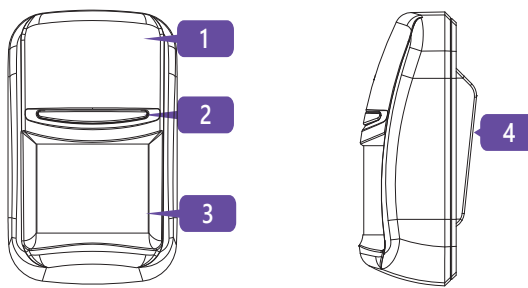

EN WIRELESS PET IMMUNE MOTION DETECTOR

Is part of the MAKS PRO security alarm system

Quick start guide

Read the full manual on the website before use!

Manufacturer: Integrated Technical Vision Ltd.
Vasyl Lypkivsky str. 1, 03035, Kyiv, Ukraine
www.maks.systems
support@maks.systems

UA БЕЗДРОТОВИЙ СПОВІЩУВАЧ РУХУ, НЕЧУТЛИВИЙ ДО ТВАРИН

Частина охоронної системи MAKS PRO

Короткий посібник користувача

Перед використанням прочитайте повну інструкцію на сайті

Виробник: ТОВ "Інтегрейтед Текнікал Віжн Лтд"
03035, Україна, м. Київ, вул. Василя Липківського, 1
www.maks.systems
support@maks.systems

RU БЕСПРОВОДНОЙ ДАТЧИК ДВИЖЕНИЯ НЕЧУВСТВИТЕЛЕН К ЖИВОТНЫМ

Часть устройства охранной сигнализации MAKS PRO

Краткое руководство

Перед использованием прочтите полную инструкцию на сайте

Производитель: ООО "Интегрейтед Текникал Вижн Лтд"
03035, Украина, г. Киев, ул. Василия Липковського, 1
www.maks.systems
support@maks.systems

MAKS PIR - is a wireless motion sensor equipped with a PIR-sensor and is designed for the security of any indoor residential or industrial premises.

When the thermal balance of the environment changes, the device sends an alarm notification to the MAKS PRO control panel.
For indoor use only.

The device is connected to the control panel and is configured with the MAKS Setup mobile application.

Functional parts of the device (see picture)

1. Device case
2. Light indicator of the operation modes
3. Fresnel lens
4. Bracket for mounting
5. Tamper switch
6. Back of the device
7. Power button

TECHNICAL SPECIFICATIONS	
	Motion detector
Maximum working distance	12 m
Detection angle	88°
PIR target detection speed	0.3 to 3 m/s
Optical noise immunity	> 6500 Lux
Pet immunity	weight up to 20 kg
Power	3V, CR123A lithium battery included
Service life of battery	up to 5 years
Radio frequency	ISM-band wireless interface, multi-speed with several channels
	ITU region 1 (EU, UA): 868.0 to 868.6 MHz, bandwidth 100kHz, 20 mW max., up to 4800m (in line of sight)
	ITU region 3 (AU): 916.5 to 917 MHz, bandwidth 100kHz, 20 mW max., up to 4800m (in line of sight)
	Russian Federation: 868.0 to 868.2 MHz, bandwidth 100kHz, 10 mW max., up to 3200m (in line of sight)
Communication	Secure two way communication, sabotage detection, key - 256 bits
Operating temperature range	-10°C to +55°C
Dimensions & weight	90 x 60 x 34.35 mm & 130 grams
	with a wall bracket 90 x 60 x 41.6 mm
	with an angle bracket 90 x 60 x 48.84 mm
Case colour	white, black

COMPLETE SET

1. MAKS PIR; 2. CR123A battery (pre-installed); 3. Wall bracket; 4. Angle bracket; 5. Mounting kit; 6. Quick start guide

CAUTION. RISK OF EXPLOSION IF BATTERY IS REPLACED BY AN INCORRECT TYPE. DISPOSE USED BATTERIES ACCORDING TO THE NATIONAL REGULATIONS

WARRANTY

Warranty for MAKS devices (except batteries) is valid for two years after the purchase date.

If the device operates incorrectly, please contact support@maks.systems at first, maybe it can be solved remotely.

MAKS PIR - цифровий пасивний інфрачервоний радіоканальний сповіщувач, обладнаний PIR-сенсором і призначений для охорони закритих житлових та виробничих приміщень.

На підставі зміни теплового балансу середовища подає сигнал про вторгнення до центру охоронної сигналізації MAKS PRO.
Монтується всередині приміщення.

Пристрій підключається до центру охорони і налаштовується за допомогою мобільного додатка MAKS Setup.

Функціональні елементи пристрою (див. мал.)

1. Корпус сповіщувача
2. Світловий індикатор режимів роботи
3. Лінза PIR-елементу
4. Кронштейн для кріплення сповіщувача
5. Тампер-контакт
6. Задня кришка корпусу
7. Кнопка ввімкнення