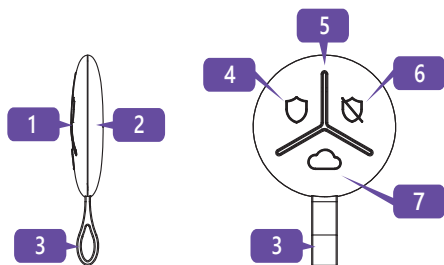

Functional parts of the device (see picture)

1. Top case cover
2. Bottom case cover
3. Fastening strap
4. "Arming" button
5. LED indicator
6. "Disarming" button
7. Programmable button

TECHNICAL SPECIFICATIONS

Partitions	1
Power	3V, CR2032 lithium battery included
Service life of battery	up to 5 years
Radio frequency	ISM-band wireless interface, multi-speed with several channels ITU region 1 (EU, UA): 868.0 to 868.6 MHz, bandwidth 100kHz, 10 mW max., up to 100m (in line of sight); ITU region 3 (AU): 916.5 to 917 MHz, bandwidth 100kHz, 10 mW max., up to 100m (in line of sight); Russian Federation: 868.0 to 868.2 MHz, bandwidth 100kHz, 10 mW max., up to 100m (in line of sight)
Communication	Secure two way communication, sabotage detection, key - 256 bits
Operating temperature range	-10°C to +55°C
Dimensions & weight	Ø 39 x 9 x 57 mm & 15 grams
Case colour	white, black

COMPLETE SET

1. MAKS Keyfob; 2. CR2032 battery (pre-installed); 3. Quick start guide

CAUTION. RISK OF EXPLOSION IF BATTERY IS REPLACED BY AN INCORRECT TYPE. DISPOSE USED BATTERIES ACCORDING TO THE NATIONAL REGULATIONS

WARRANTY

Warranty for MAKS devices (except batteries) is valid for two years after the purchase date. If the device operates incorrectly, please contact support@maks.systems at first, maybe it can be solved remotely.

EN

MAKS Setup

MAKS Keyfob - бездротовий брелок для керування системою охорони MAKS PRO. Має дві кнопки для постановки та зняття з охорони, одну програмовану кнопку та світлодіодний індикатор для взаємодії з користувачем тривоної сигналізації. Може використовуватись як тривожна кнопка.

Пристрій реєструється для користувача центру охорони і налаштовується за допомогою мобільного додатка **MAKS Setup**

Функціональні елементи пристрою (див. мал.)

1. Верхня кришка корпусу
2. Нижня кришка корпусу
3. Ремінець для кріплення
4. Кнопка "Постановка під охорону"
5. Світлодіодний індикатор
6. Кнопка "Зняття з охорони"
7. Програмована кнопка

ХАРАКТЕРИСТИКИ

Керування групами	лише одна група
Живлення	3V, CR2032 літієва батарея входить до комплекту
Строк служби батареї	до 5-ти років
Радіоз'язок	Бездротовий інтерфейс ISM, з кількома каналами і швидкостями ITU region 1 (EU, UA): 868.0...868.6 МГц, смуга 100 кГц, 10 мВт макс., до 100 м (на відкритому просторі) ITU region 3 (AU): 916.5...917 МГц, смуга 100 кГц, 10 мВт макс., до 100 м (на відкритому просторі) Російська Федерація: 868.0...868.2 МГц, смуга 100 кГц, 10 мВт макс., до 100 м (на відкритому просторі)
Комунікація	Двостороння, шифрована, з визначенням саботажу (глушіння). Ключ шифрування - 256 біт
Діапазон робочих температур	-10°С ... +55°С
Габаритні розміри	Ø 39 x 9 x 57 мм
Колір корпусу	білий, чорний
Вага	15 грамів

КОМПЛЕКТАЦІЯ

1. MAKS Keyfob; 2. Батарея CR2032 (попередньо встановлена); 3. Короткий посібник користувача

УВАГА. ЗАМІНА ЕЛЕМЕНТА ЖИВЛЕННЯ НА ІНШИЙ НЕКОРЕКТНОГО ТИПУ МОЖЕ ПРИЗВЕСТИ ДО ПОЖЕЖИ АБО ВИБУХУ. УТИЛІЗУЙТЕ ВИКОРИСТАНІ ЕЛЕМЕНТИ ЖИВЛЕННЯ ЗГІДНО З МІСЦЕВИМИ ЗАКОНАМИ ТА ПРАВИЛАМИ.

ГАРАНТІЙНИЙ ТЕРМІН ЕКСПЛУАТАЦІЇ

Гарантійний термін експлуатації на пристрої MAKS (крім елементів живлення) складає 2 роки з дати продажу. Якщо пристрій не працює належним чином, спершу зверніться до support@maks.systems, можливо це питання можна вирішити віддалено.

UA

MAKS Setup

MAKS Keyfob - беспроводной брелок для управления системой охраны MAKS PRO. Имеет две кнопки для постановки и снятия с охраны, одну программируемую кнопку и светодиодный индикатор для взаимодействия с пользователем охранной сигнализации. Может использоваться как тревожная кнопка.

Устройство регистрируется для пользователя центра охраны и настраивается с помощью мобильного приложения **MAKS Setup**.

Функциональные элементы устройства (см. рис.)

1. Верхняя крышка корпуса
2. Нижняя крышка корпуса
3. Ремешок для крепления
4. Кнопка "Постановка под охрану"
5. Светодиодный индикатор
6. Кнопка "Снятие с охраны"
7. Программируемая кнопка

ХАРАКТЕРИСТИКИ